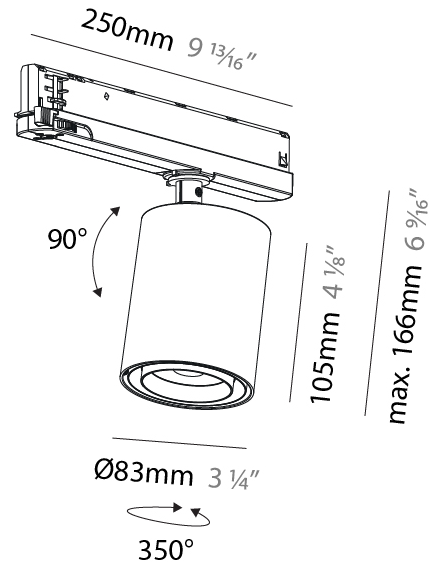

OPTICAL

Reflector°: Adjustable 14 - 44
Adjustability: Rotational 360°; Tilt 90° (±45°)

RATINGS AND CERTIFICATIONS

Certified By: Certified for North American Standards
IP rating: IP20

CENTRIQ IN FLEX TRACK