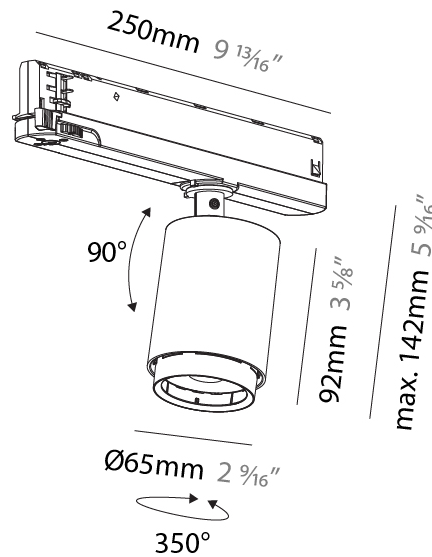

OPTICAL

Reflector°: Adjustable 14 - 44
Adjustability: Rotational 360°; Tilt 90° (±45°)

RATINGS AND CERTIFICATIONS

Certified By: Certified for North American Standards
IP rating: IP20

A3T220-

PROJECT _____

TYPE _____